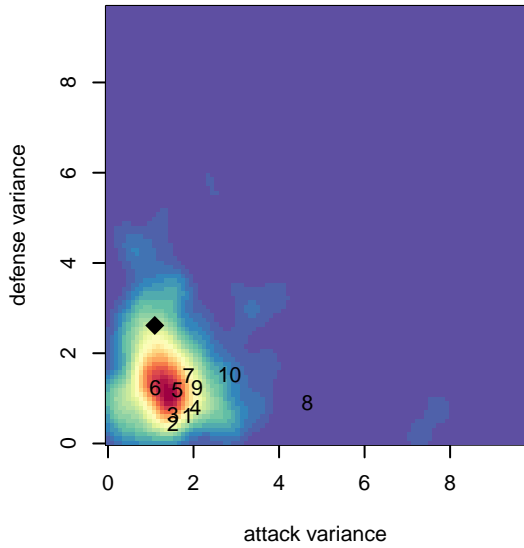

Harbor Premier White G02

Harbor FC
Gig Harbor, WA
G02 total strength=563
attack=0.61 defense=0.32
fall league = RCL G02 Div 4
spr league = Win RCL G02 Div 5

alt names used:
Harbor G02 White
Harbor GU13 White
Harbor Premier G02 White B
Harbor Premier GU13 White
Harbor Premier G02 White B
Harbor Premier G02 White B

Venues played:
2015 Dungeness Cup GU13 Olympic
2015 Tye Cup GU13
2015 Island Cup GU13
2015 RCL G02 Div 4
2015 Win RCL G02 Div 5
2015 WYS Presidents Cup G02 Division 2

**attack and defense variance (black dot)
relative to other teams
and top 10 in region**