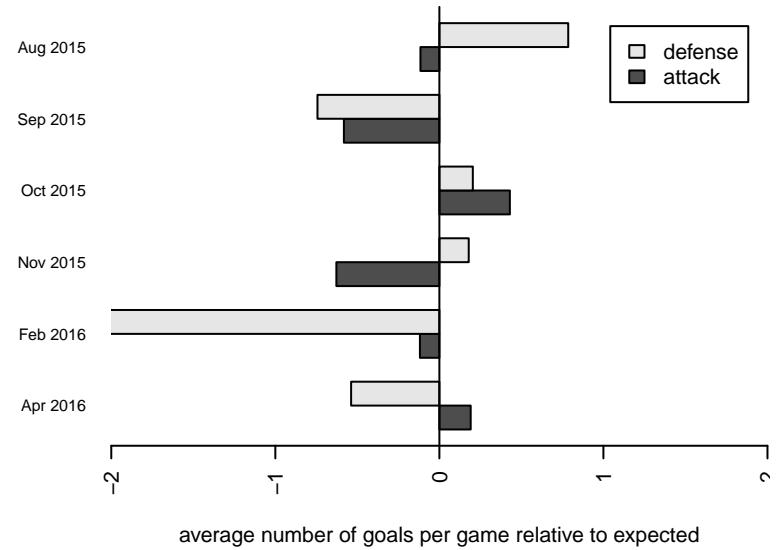

Performance relative to 13 month average