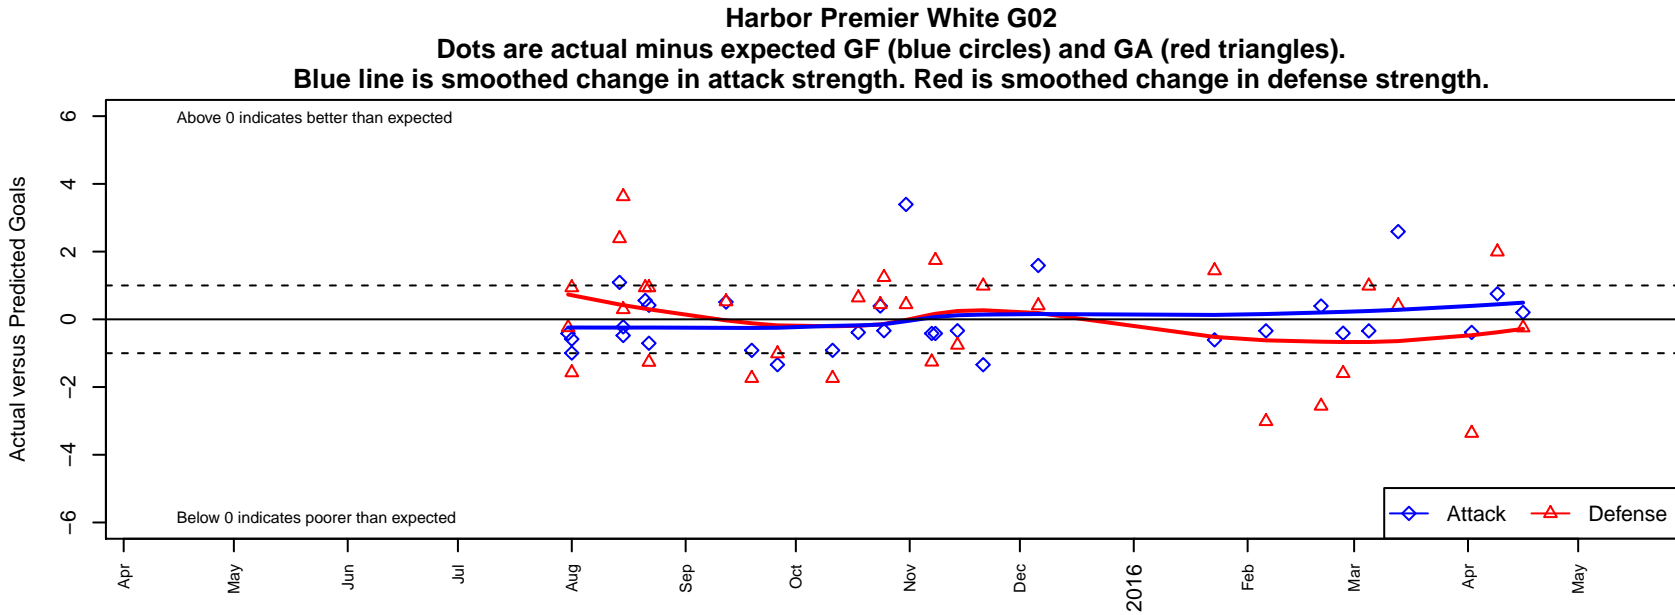

**attack and defense variance (black dot)
relative to other teams
and top 10 in region**

**attack and defense rating
relative to others at age
and all opponents in last 13 months**

Harbor Premier White G02

Harbor FC
Gig Harbor, WA
G02 total strength=563
attack=0.61 defense=0.32
fall league = RCL G02 Div 4
spr league = Win RCL G02 Div 5

alt names used:
Harbor G02 White
Harbor GU13 White
Harbor Premier G02 White B
Harbor Premier GU13 White
Harbor Premier G02 White B
Harbor Premier G02 White B

Venues played:
2015 Dungeness Cup GU13 Olympic
2015 Tye Cup GU13
2015 Island Cup GU13
2015 RCL G02 Div 4
2015 Win RCL G02 Div 5
2015 WYS Presidents Cup G02 Division 2