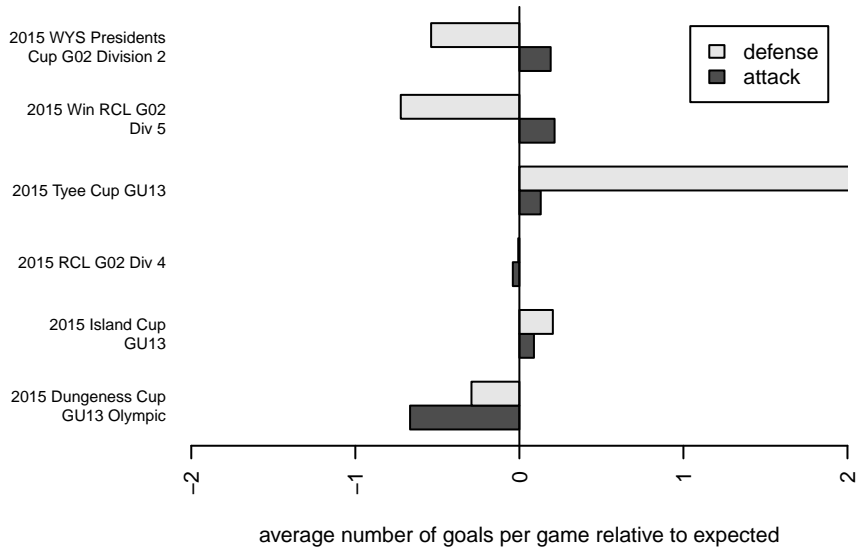

Performance relative to 13 month average