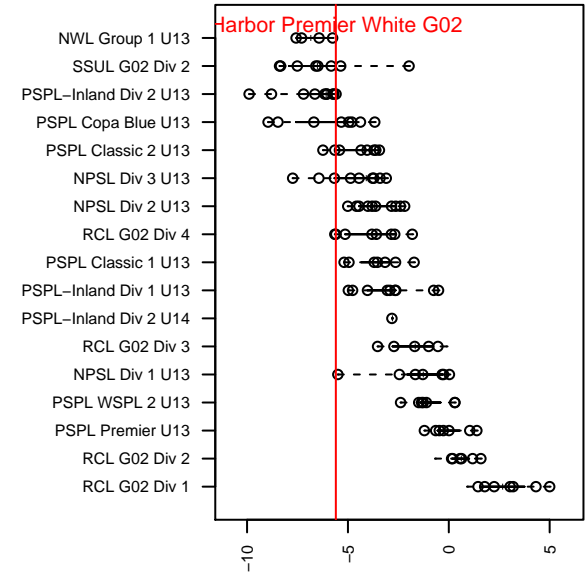

**attack and defense rating
relative to others at age
and all opponents in last 13 months**