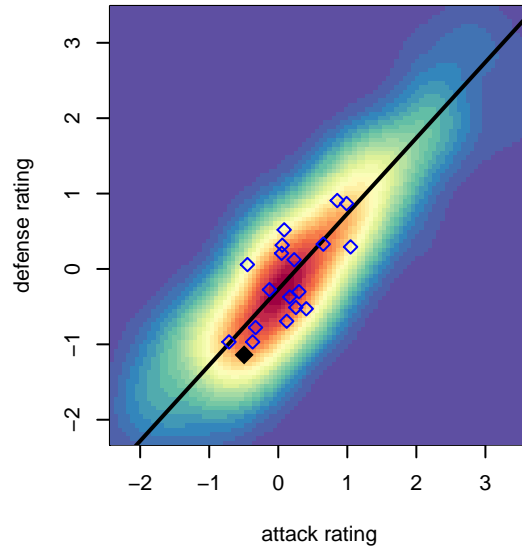

**attack and defense rating
relative to others at age
and all opponents in last 13 months**